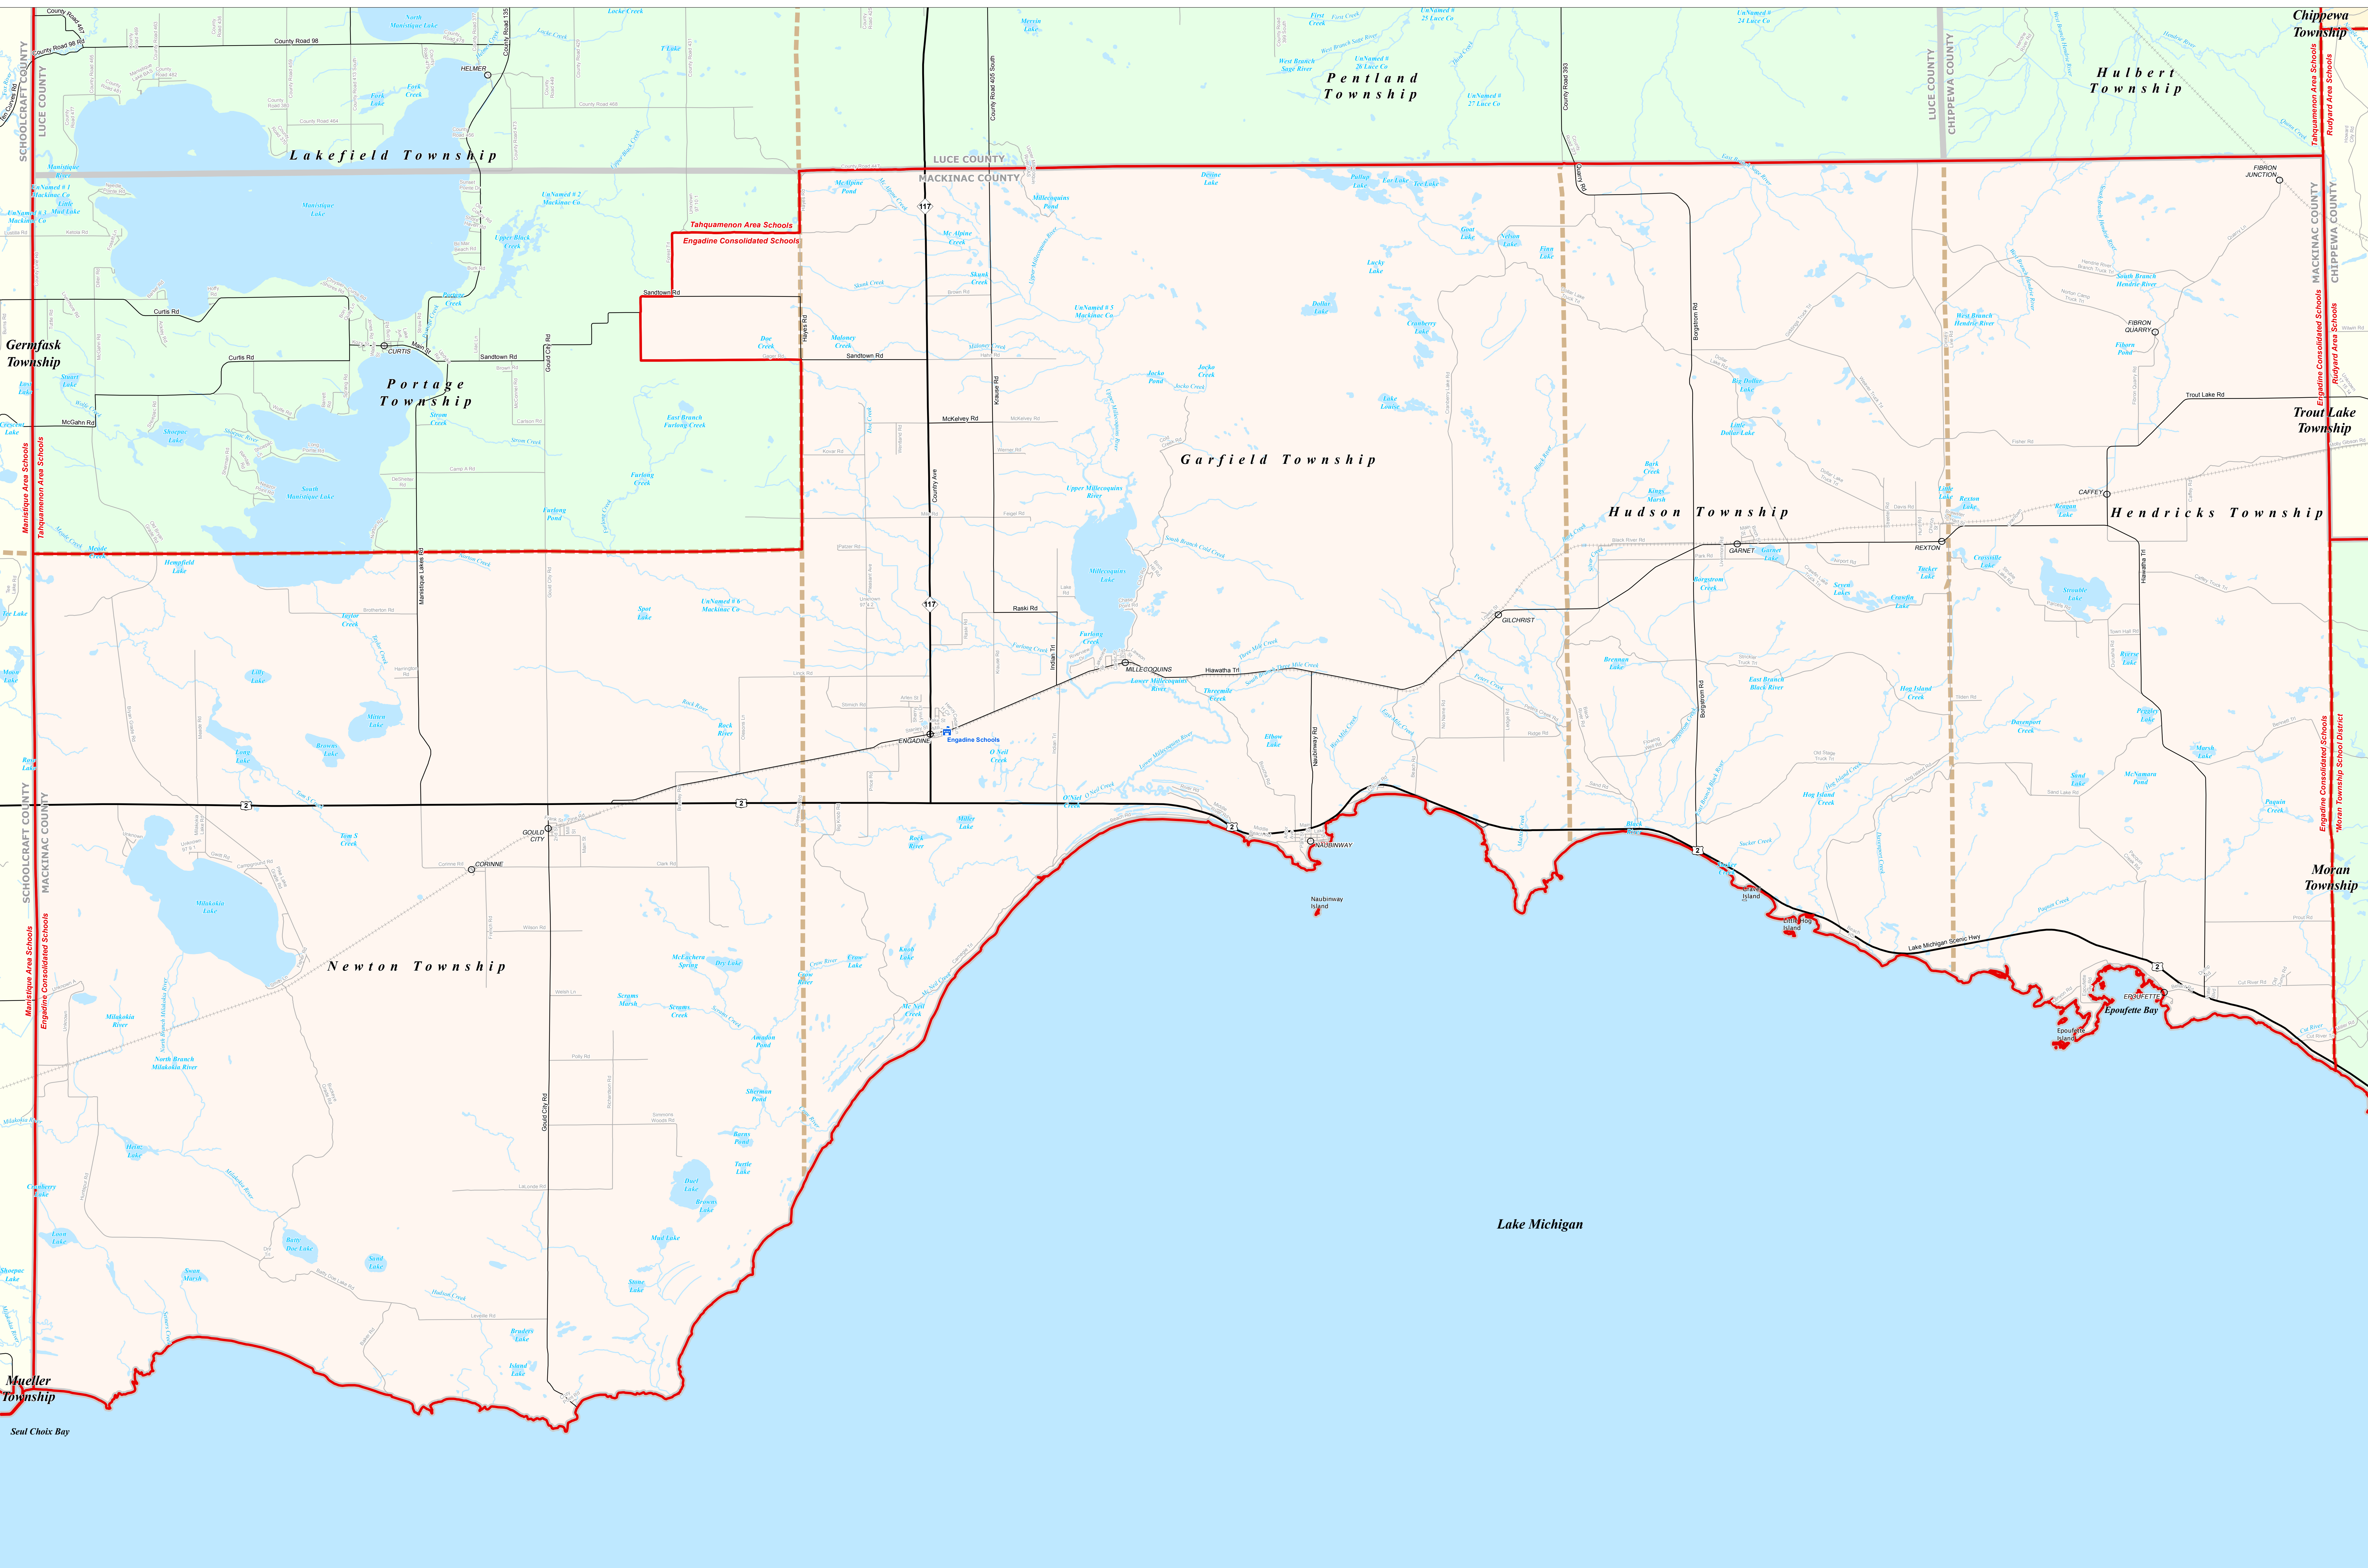

ENGADINE CONSOLIDATED SCHOOLS

Eastern Upper Peninsula ISD

0 0.25 0.5 1 Miles

Legend	
School District	Unincorporated Place
County	School
City	Water Feature
Township	River, Stream, or Drain
Village	Freeway
Census Designated Place	Primary Road
	Local Road
	Railroad